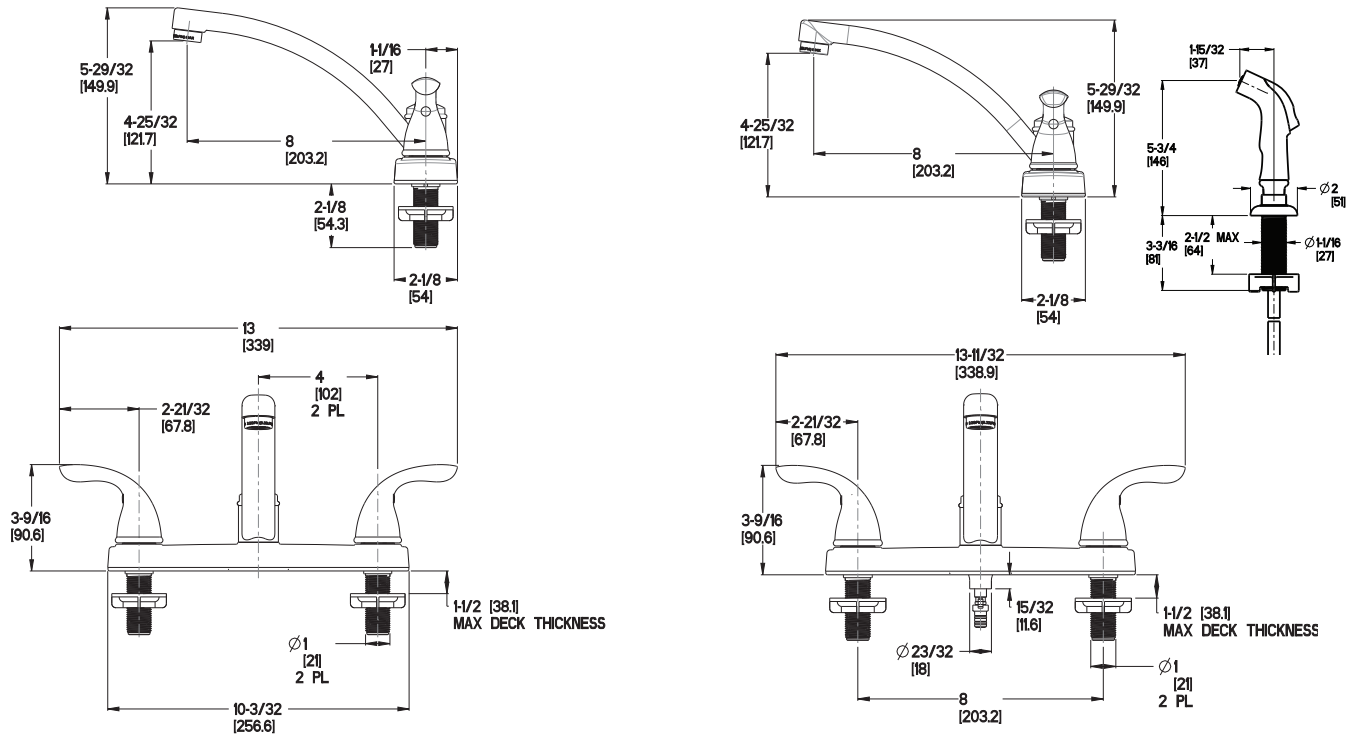

### Specifications

- 3 or 4-Hole Installation
- Pforever Seal

### Features

- 1.8 GPM Flow Rate
- 360° Swivel Spout
- Includes Metal Supply Nuts
- 3-Hole Installation (7000 Only)
- 4-Hole Installation (8000 Only)
- Includes Matching Side Spray (8000 Only)
- Quick Connect Side Spray (8000 Only)
- Chrome Spray (only for 8000 Only)
- Pforever Seal Ceramic Disc Valves
- Pforever Warranty®

### Dimensions

Ø1-3/8 Min to Ø1-1/2 Max. Deck Hole Openings